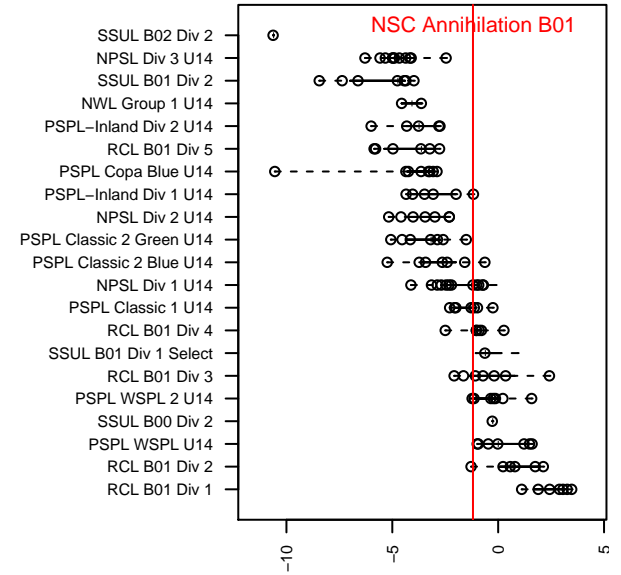

# NSC Annihilation B01

Northshore SC  
 Woodinville, WA  
 B01 total strength=1131  
 attack=2.8 defense=3.53  
 fall league = NPSL Div 1 U14

alt names used:  
 NORTSHORE SELECT NSC ANNIHILATION  
 Northshore Select Annihilation

Venues played:  
 2015 Strawberry Classic BU14  
 2015 Bigfoot Silver U14  
 2015 Sky River BU14-15  
 2015 NPSL Division 1 U14  
 2015 Cranberry Cup U13-14

**NSC Annihilation B01**  
 Dots are actual minus expected GF (blue circles) and GA (red triangles).  
 Blue line is smoothed change in attack strength. Red is smoothed change in defense strength.

**attack and defense variance (black dot)  
relative to other teams  
and top 10 in region**

**attack and defense rating  
relative to others at age  
and all opponents in last 13 months**

**Performance relative to 13 month average**